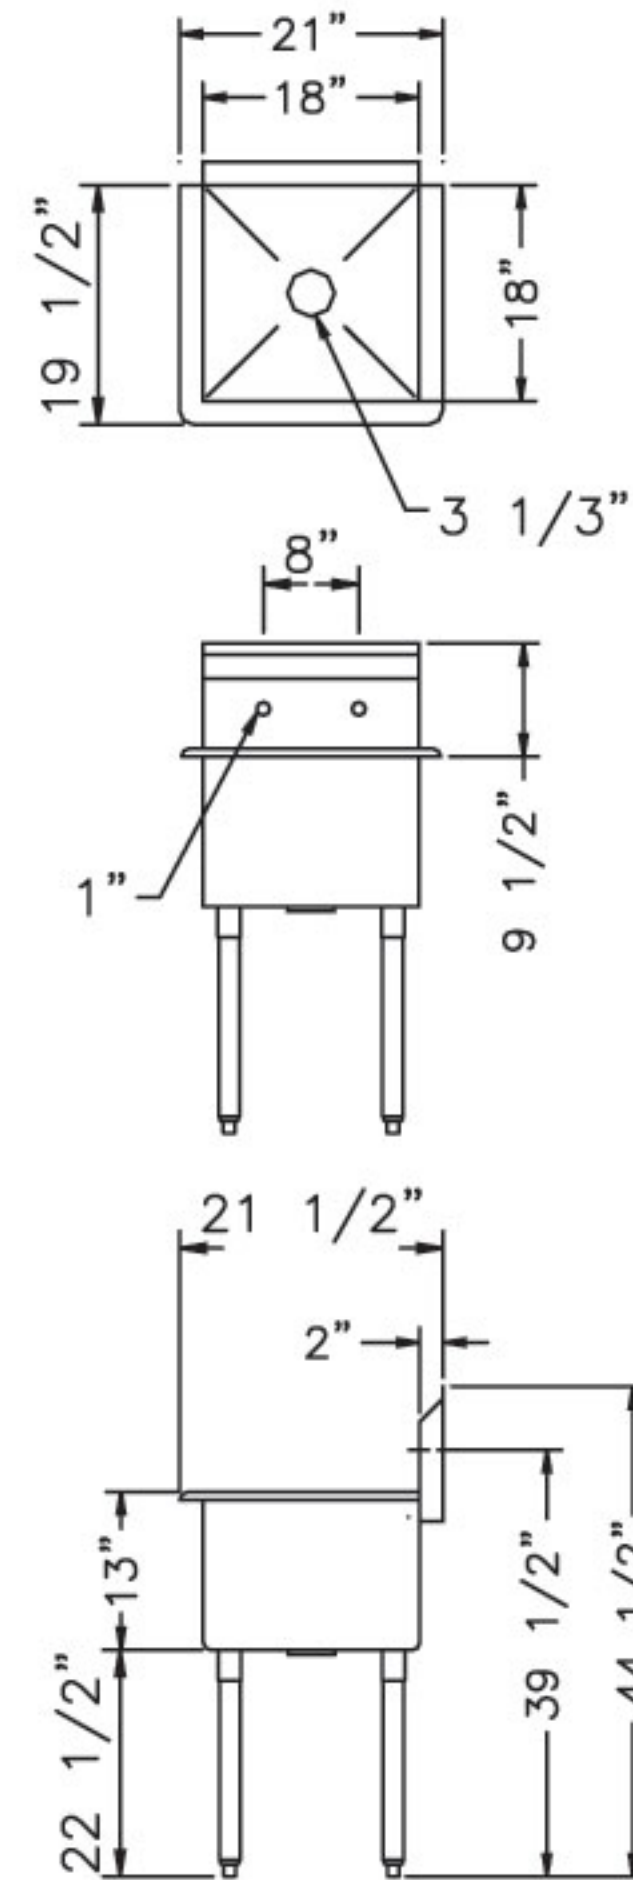

High Quality 304 Stainless Steel

..... ONE COMPARTMENT SINK

TSA-1-N

TSA-1-L1

TSS-1-P VIEW

Model	Ga.	Bowl Size			Overall Size			Net Weight	List Price
		W	L	H	W	L	H		
TSA-1-12-L1	18	18	18	12	24	39	44 1/2	39	883.00
TSA-1-12-R1	18	18	18	12	24	39	44 1/2	39	883.00
TSA-1-14-L2	18	18	18	14	24	45	44 1/2	43	905.00
TSA-1-14-R2	18	18	18	14	24	45	44 1/2	43	905.00
TSA-1-D1	18	18	18	11	24	54	44 1/2	45	973.00
TSA-1-L1	18	18	18	11	24	39	44 1/2	39	788.00
TSA-1-DL	18	18	18	11	24	39	44 1/2	39	950.00
TSA-1MOP	18	18	18	13	21 1/2	21	44 1/2	30	493.00
TSA-1-N	18	18	18	13	21 1/2	21	44 1/2	30	550.00
TSA-1-R1	18	18	18	11	24	39	44 1/2	39	788.00
TSB-1-D2	16	24	24	14	30	72	44 1/2	84	1,443.00
TSB-1-L2	16	24	24	14	30	51	44 1/2	70	1,262.00
TSB-1-N	16	24	24	14	27 1/2	27	44 1/2	51	792.00
TSB-1-R2	16	24	24	14	30	51	44 1/2	70	1,262.00
TSC-1-N	16	18	21	14	24 1/2	21	44 1/2	43	810.00

(unit : inch)

..... HAND SINK

TSS-1-H VIEW

(unit : inch)

Model	Ga.	Bowl Size			Overall Size			Net Weight	List Price
		W	L	H	W	L	H		
TSS-1-H	18	10	14	14	15	17	14	5.9	211.00