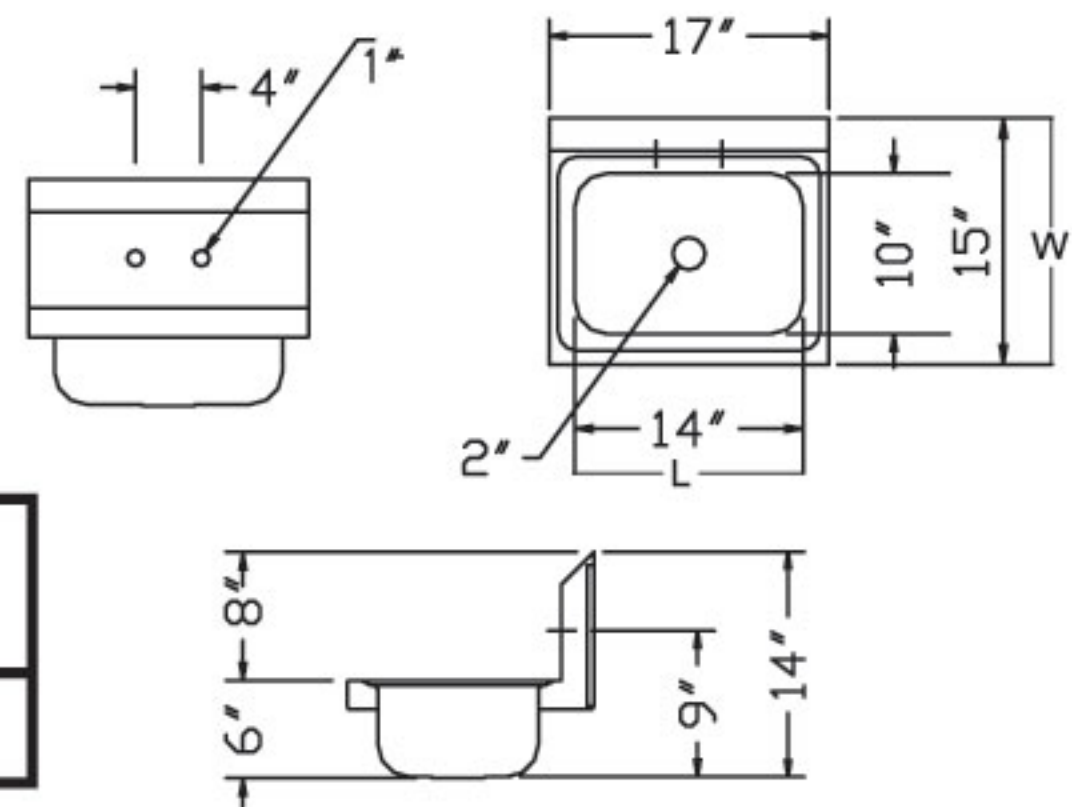

High Quality 304 Stainless Steel

..... ONE COMPARTMENT SINK

TSA-1-N

TSA-1-L1

TSS-1-P VIEW

Model	Ga.	Bowl Size			Overall Size			Net Weight	List Price
		W	L	H	W	L	H		
TSA-1-12-L1	18	18	18	12	24	39	44 1/2	39	883.00
TSA-1-12-R1	18	18	18	12	24	39	44 1/2	39	883.00
TSA-1-14-L2	18	18	18	14	24	45	44 1/2	43	905.00
TSA-1-14-R2	18	18	18	14	24	45	44 1/2	43	905.00
TSA-1-D1	18	18	18	11	24	54	44 1/2	45	973.00
TSA-1-L1	18	18	18	11	24	39	44 1/2	39	788.00
TSA-1-DL	18	18	18	11	24	39	44 1/2	39	950.00
TSA-1MOP	18	18	18	13	21 1/2	21	44 1/2	30	493.00
TSA-1-N	18	18	18	13	21 1/2	21	44 1/2	30	550.00
TSA-1-R1	18	18	18	11	24	39	44 1/2	39	788.00
TSB-1-D2	16	24	24	14	30	72	44 1/2	84	1,443.00
TSB-1-L2	16	24	24	14	30	51	44 1/2	70	1,262.00
TSB-1-N	16	24	24	14	27 1/2	27	44 1/2	51	792.00
TSB-1-R2	16	24	24	14	30	51	44 1/2	70	1,262.00
TSC-1-N	16	18	21	14	24 1/2	21	44 1/2	43	810.00

(unit : inch)

..... HAND SINK

TSS-1-H VIEW

(unit : inch)

Model	Ga.	Bowl Size			Overall Size			Net Weight	List Price
		W	L	H	W	L	H		
TSS-1-H	18	10	14	14	15	17	14	5.9	211.00