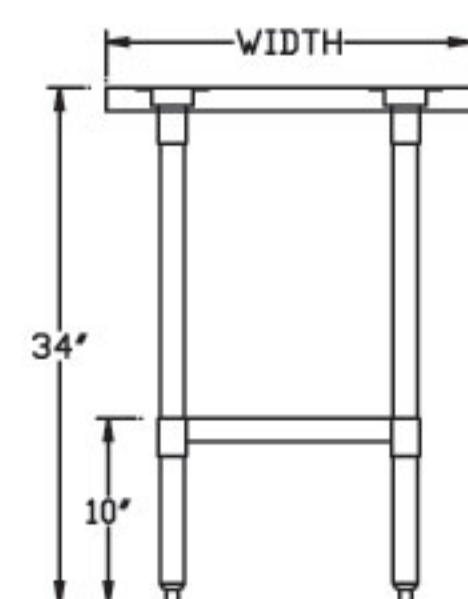

* All net weights are approximated. All units shipped knocked-down for reduced shipping costs.
* Although every attempt has been made to ensure the accuracy of the information provided, we cannot be held responsible for typographical or printing errors. Information and specifications are subject to change without notice.
* Please confirm at the time of the order