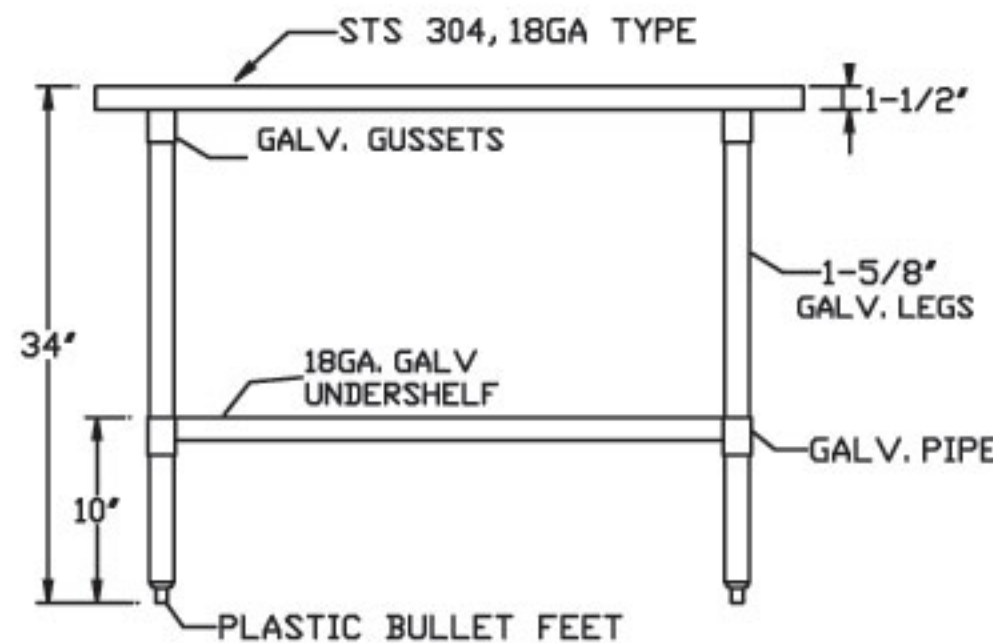

* All net weights are approximated. All units shipped knocked-down for reduced shipping costs.
* Although every attempt has been made to ensure the accuracy of the information provided, we cannot be held responsible for typographical or printing errors. Information and specifications are subject to change without notice.
* Please confirm at the time of the order